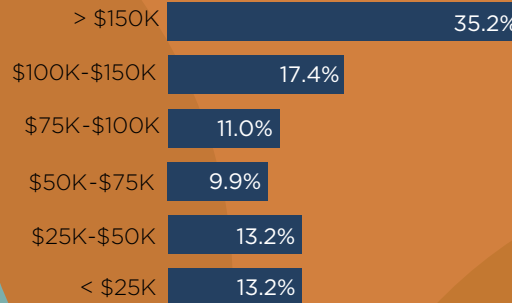

# Sebastopol

City Snapshot

7,346  
People

14.4%  
of residents are  
of Hispanic origin

49.6  
MEDIAN AGE

\$61,809  
PER CAPITA INCOME

32.5% >>  
of residents have  
a Bachelor's Degree

3,348  
Households

BY INCOME:

33.6%  
of income  
consumption  
is spent on  
housing

\$105,370  
MEDIAN  
HOUSEHOLD  
INCOME

238  
Homes Sold

\$1,137,634  
median home  
sales price

52.3  
Average  
days on  
market

4.9%  
Housing  
vacancy  
rate