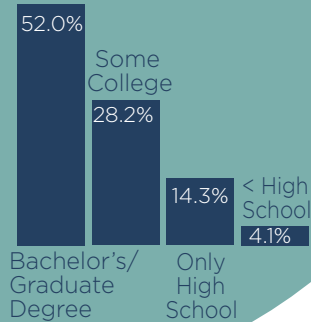

# Sebastopol

City Snapshot

7,346  
People

14.4%  
of residents are  
of Hispanic origin

49.6  
MEDIAN AGE

\$61,809  
PER CAPITA INCOME

32.5% >>  
of residents have  
a Bachelor's Degree

3,348  
Households

BY INCOME:

33.6%  
of income  
consumption  
is spent on  
housing

\$105,370  
MEDIAN  
HOUSEHOLD  
INCOME

238  
Homes Sold

\$1,137,634  
median home  
sales price

52.3  
Average  
days on  
market

4.9%  
Housing  
vacancy  
rate