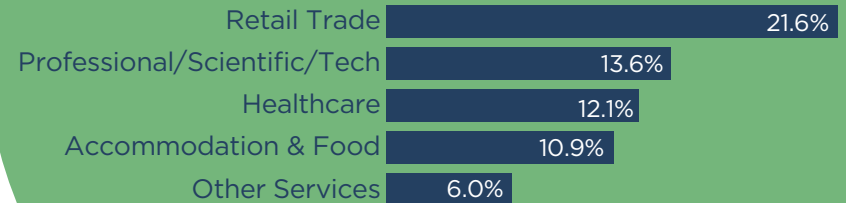

4.0%
Unemployment
Rate

66.1%
Labor Force
Participation
Rate

27.6%
Age 65+

SEBASTOPOL
Chamber of Commerce
& Visitor Center