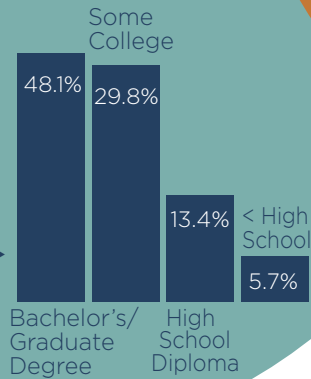

Healdsburg

City Snapshot

11,266
People

34.5%
of residents are
of Hispanic origin

43
MEDIAN AGE

\$61,612
PER CAPITA INCOME

31.3% >>
of residents have
a Bachelor's Degree

4,455
Households

BY INCOME:

39.6%
of income
consumption
is spent on
housing

\$113,832
MEDIAN
HOUSEHOLD
INCOME

335
Homes Sold

\$985,000
median home
sales price

73
Average
days on
market

11.6%
Housing
vacancy
rate

1,077
Businesses

TOP INDUSTRIES
BY EMPLOYMENT:

4.0%
Unemployment
Rate

63.6%
Labor Force
Participation
Rate

20.7%
Age 65+