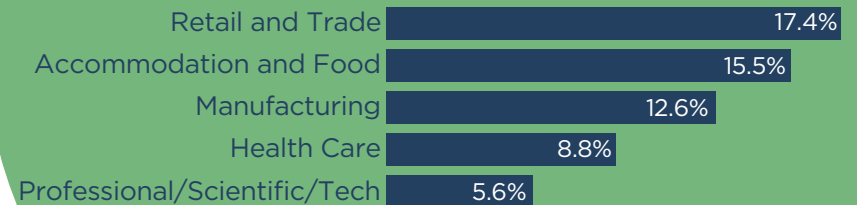

4.0%
Unemployment
Rate

63.6%
Labor Force
Participation
Rate

20.7%
Age 65+