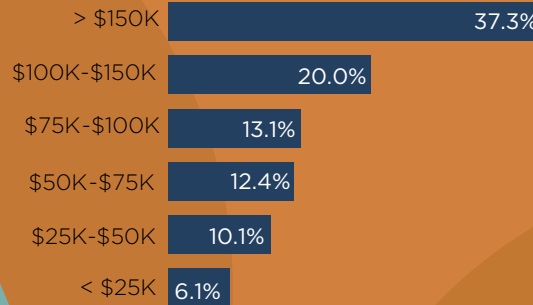

Healdsburg

City Snapshot

11,266
People

34.5%
of residents are
of Hispanic origin

43
MEDIAN AGE

\$61,612
PER CAPITA INCOME

31.3% >>
of residents have
a Bachelor's Degree

4,455
Households

BY INCOME:

39.6%
of income
consumption
is spent on
housing

\$113,832
MEDIAN
HOUSEHOLD
INCOME

335
Homes Sold

\$985,000
median home
sales price

73
Average
days on
market

11.6%
Housing
vacancy
rate

1,077
Businesses

TOP INDUSTRIES
BY EMPLOYMENT:

4.0%
Unemployment
Rate

63.6%
Labor Force
Participation
Rate

20.7%
Age 65+