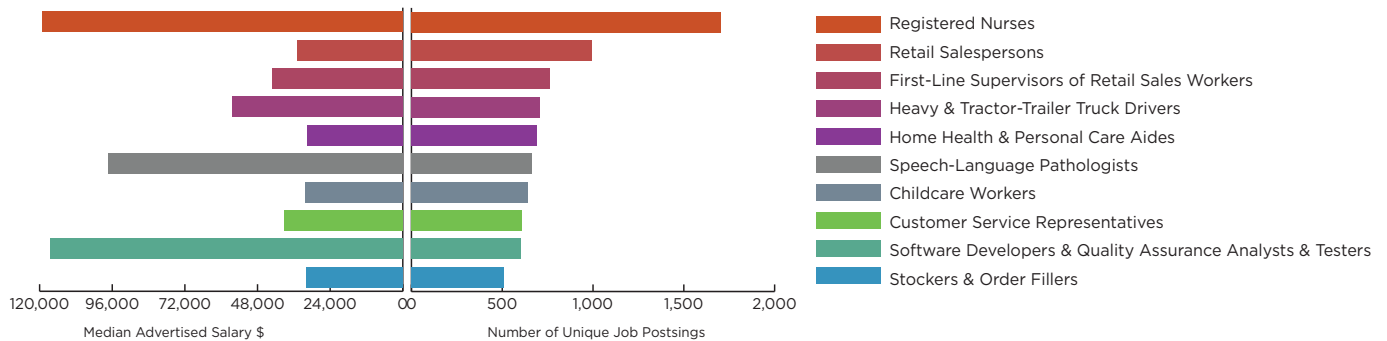

TOP 10 OCCUPATIONS BY UNIQUE JOB POSTING VOLUME AND MEDIAN ANNUAL ADVERTISED SALARY FROM JULY 2021 TO SEPTEMBER 2021