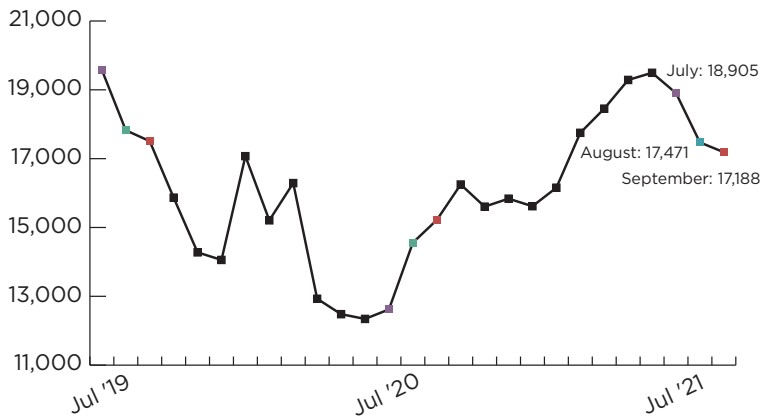

2021 Q3 SONOMA COUNTY JOB MARKET TRACKER

HIGHLIGHTS

4.5%

Unemployment rate
in September 2021

17%

Job postings required a
bachelor's degree

Jobs predicted to increase by
1.2% by 2025

JOB POSTINGS & SALARY

UNIQUE JOB POSTINGS FROM JULY 2019 TO SEPTEMBER 2021, HIGHLIGHTED JULY 2021 TO SEPTEMBER 2021

29,889 unique job postings

from July 2021 to September 2021, with
85.8% of the postings for full time positions