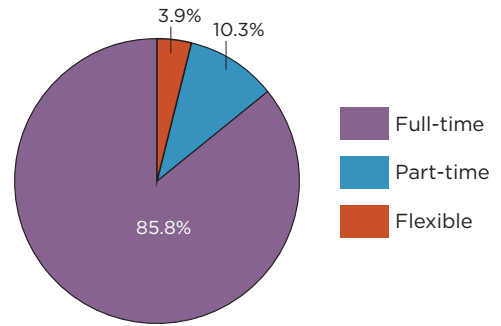

2021 Q3 SONOMA COUNTY JOB MARKET TRACKER

HIGHLIGHTS

4.5%

Unemployment rate
in September 2021

17%

Job postings required a
bachelor's degree

Jobs predicted to increase by
1.2% by 2025

JOB POSTINGS & SALARY

UNIQUE JOB POSTINGS FROM JULY 2019 TO SEPTEMBER 2021, HIGHLIGHTED JULY 2021 TO SEPTEMBER 2021

29,889 unique job postings

from July 2021 to September 2021, with
85.8% of the postings for full time positions