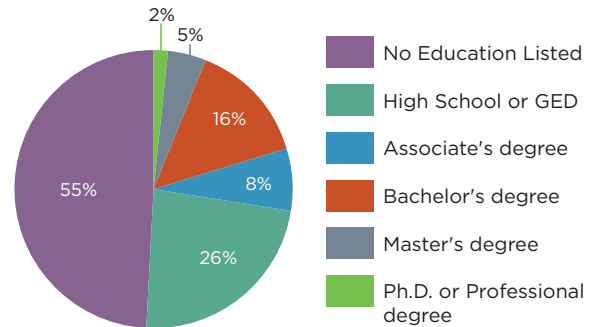

2021 Q4 SONOMA COUNTY JOB MARKET TRACKER

HIGHLIGHTS

27,115 unique job postings from
October 2021 to December 2021

3.5% Unemployment rate
in December 2021

Jobs predicted to increase by
1% by 2025

JOB POSTINGS & SALARY

UNIQUE JOB POSTINGS FROM OCTOBER 2019 TO DECEMBER 2021, HIGHLIGHTED OCTOBER 2021 TO DECEMBER 2021

EDUCATION BREAKDOWN FOR UNIQUE JOB POSTINGS FROM OCTOBER 2021 TO DECEMBER 2021

* This includes any mention of an education level listed within the job postings; it may be preferred, required, or negotiable. Further, postings may be tagged with multiple education levels.