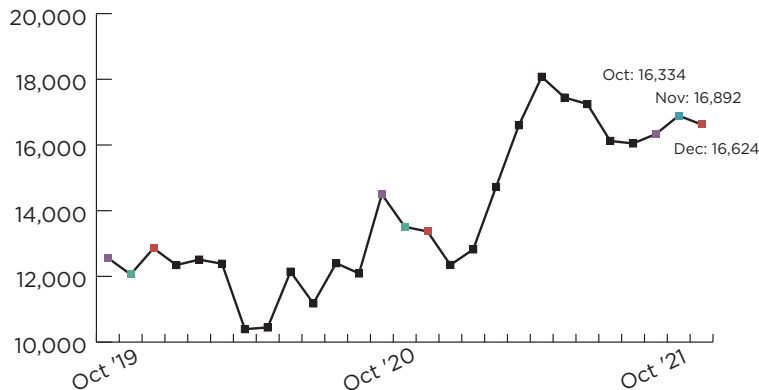

2021 Q4 SONOMA COUNTY JOB MARKET TRACKER

HIGHLIGHTS

27,115 unique job postings from
October 2021 to December 2021

3.5% Unemployment rate
in December 2021

Jobs predicted to increase by
1% by 2025

JOB POSTINGS & SALARY

UNIQUE JOB POSTINGS FROM OCTOBER 2019 TO DECEMBER 2021, HIGHLIGHTED OCTOBER 2021 TO DECEMBER 2021

EDUCATION BREAKDOWN FOR UNIQUE JOB POSTINGS FROM OCTOBER 2021 TO DECEMBER 2021

* This includes any mention of an education level listed within the job postings; it may be preferred, required, or negotiable. Further, postings may be tagged with multiple education levels.